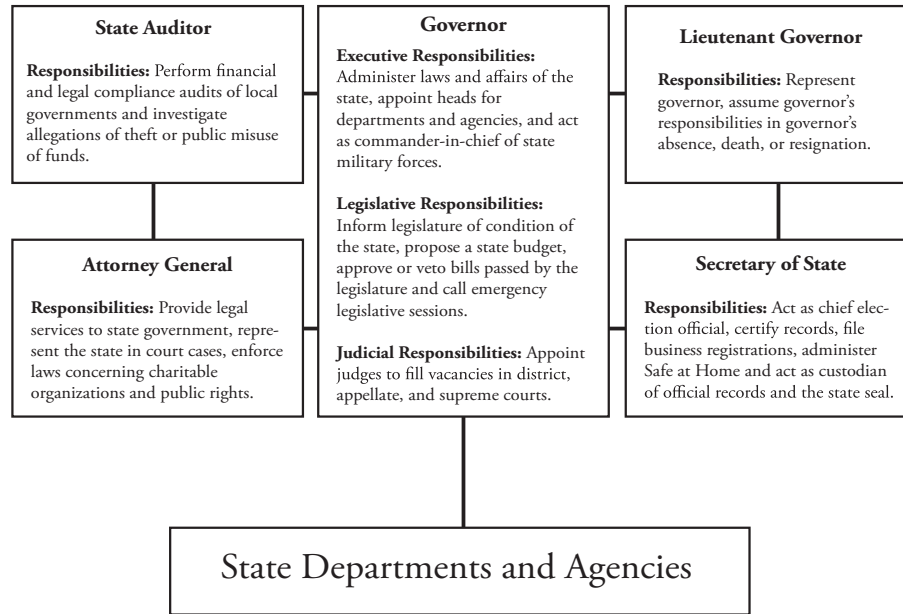

MINNESOTA STATE GOVERNMENT

The People of Minnesota

Legislative Branch

Executive Branch

Judicial Branch

Administration	Agriculture	Commerce	Corrections	Education	Employment and Economic Development
MN.IT	Health	Higher Education	Housing Finance	Human Rights	Human Services
Iron Range Resources	Labor and Industry	Management and Budget	Mediation Services	Metropolitan Council	Military Affairs
Natural Resources	Pollution Control	Public Safety	Revenue	Transportation	Veterans Affairs